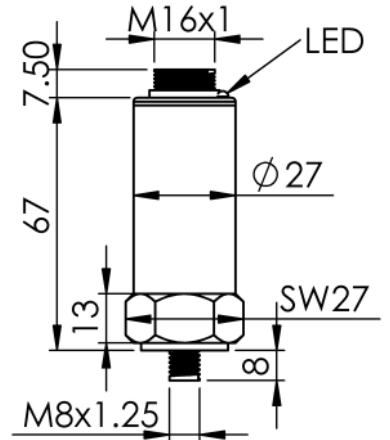

سنسور ویبره LVS

Product Code(Sample)	LVS-50RMS-MBS-3AX	
Supply Voltage	18-30VDC ± 5%	
No-Load Current Consumption	Max 50mA	
Vibration Measuring Range	LVS-25RMS-xx-xx	RMS Velocity Range : 25mm/s
	LVS-50RMS-xx-xx	RMS Velocity Range : 50mm/s
	LVS-100RMS-xx-xx	RMS Velocity Range : 100mm/s
Outputs	LVS-xx-CA-xx	Analog Current : 4-20mA 3-Wire
	LVS-xx-VA-xx	Analog Voltage : 0-10VDC 3-Wire
	LVS-xx-MBS-xx	Modbus RTU
Resolution	16-Bit on MBS Version / 12-Bit on CA Version	
Frequency Range	10-1000Hz	
Axis of Measurement	LVS-xx-xx-3AX	X-Axis And Y-Axis And Z-Axis
	LVS-xx-xx-XAX	X-Axis
	LVS-xx-xx-ZAX	Z-Axis
Electrical Protections	Reverse Polarity & Short-Circuit Connection	
Housing Protection	IP-67	
Body Material	St 316	
Operational Temperature	-20 ... 80 °C	
Connection	7-Pins Circular Connector	